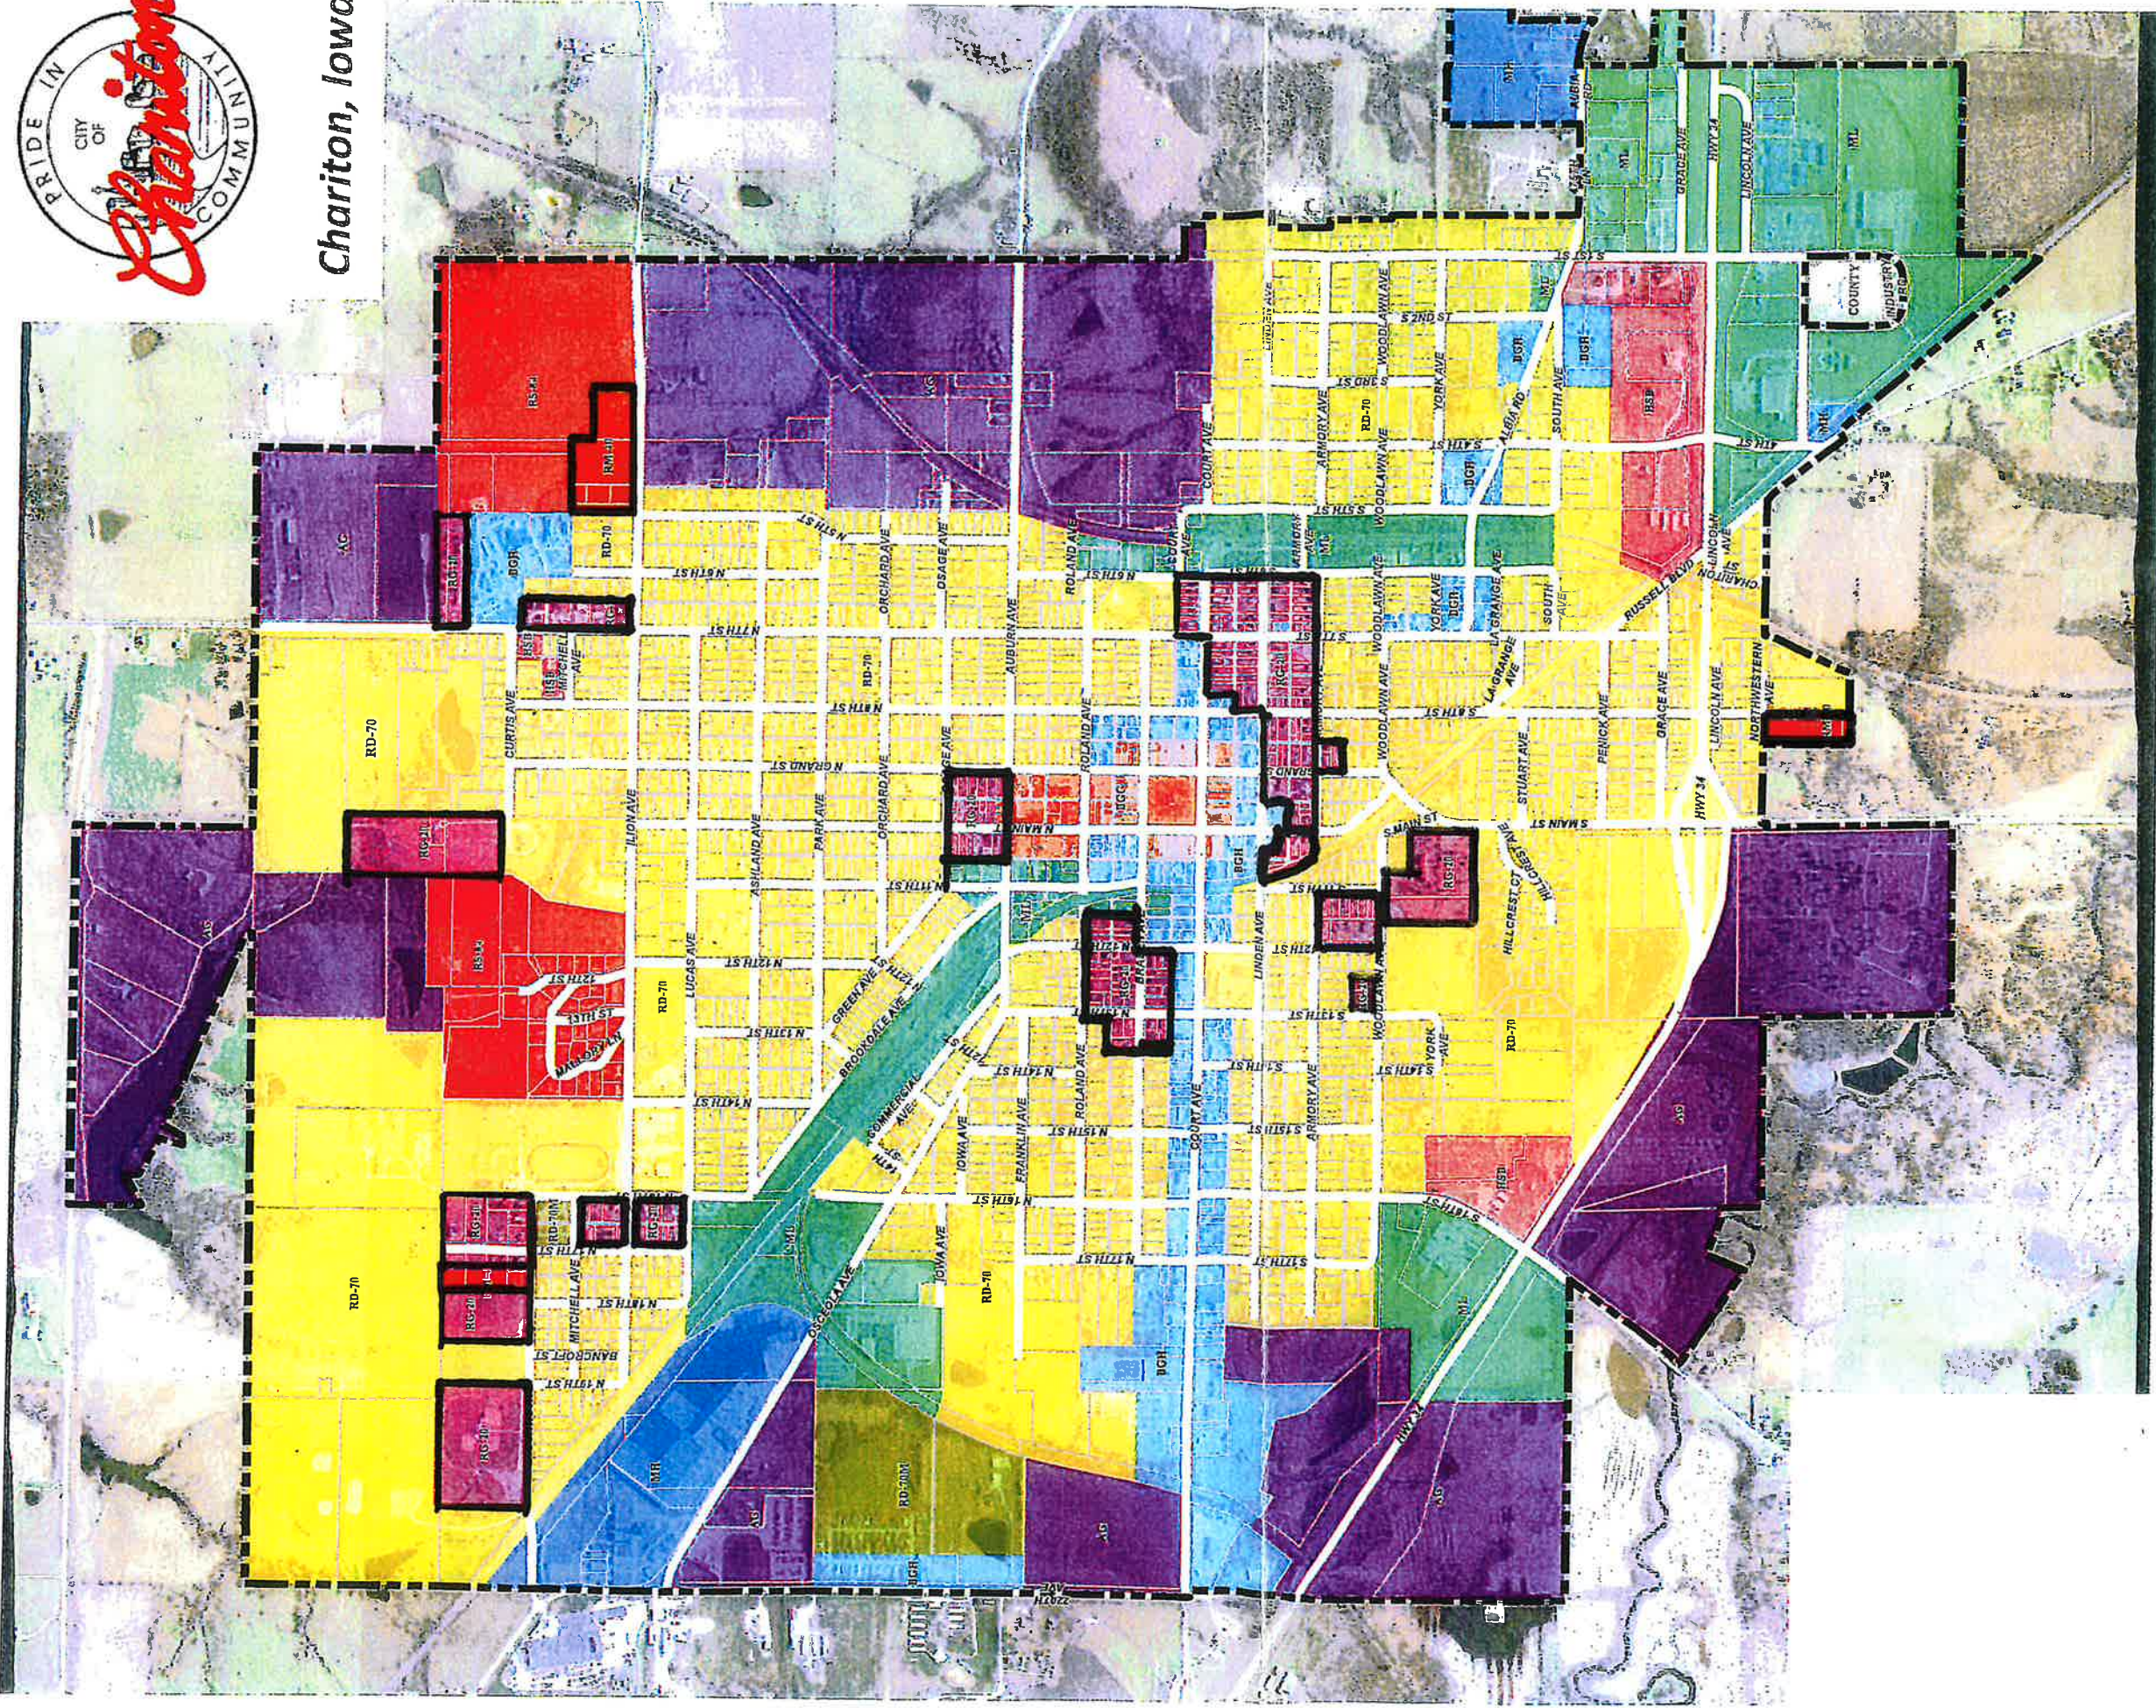

Chariton, Iowa

Legend

- Corporate Limits
- AG - Agricultural
- BGC - Central General Business
- BGH - Heavy General Business
- HSB - Highway Service Business
- MH - Heavy Manufacturing
- ML - Light Manufacturing
- RD-70 - Single and Duplex Residence
- RD-70M - Single and Duplex Modified Residence
- RG-20 - General Residence
- RM-40 - Multi-Family Residence
- RS-84 - Single Family Residence
- Not Incorporated