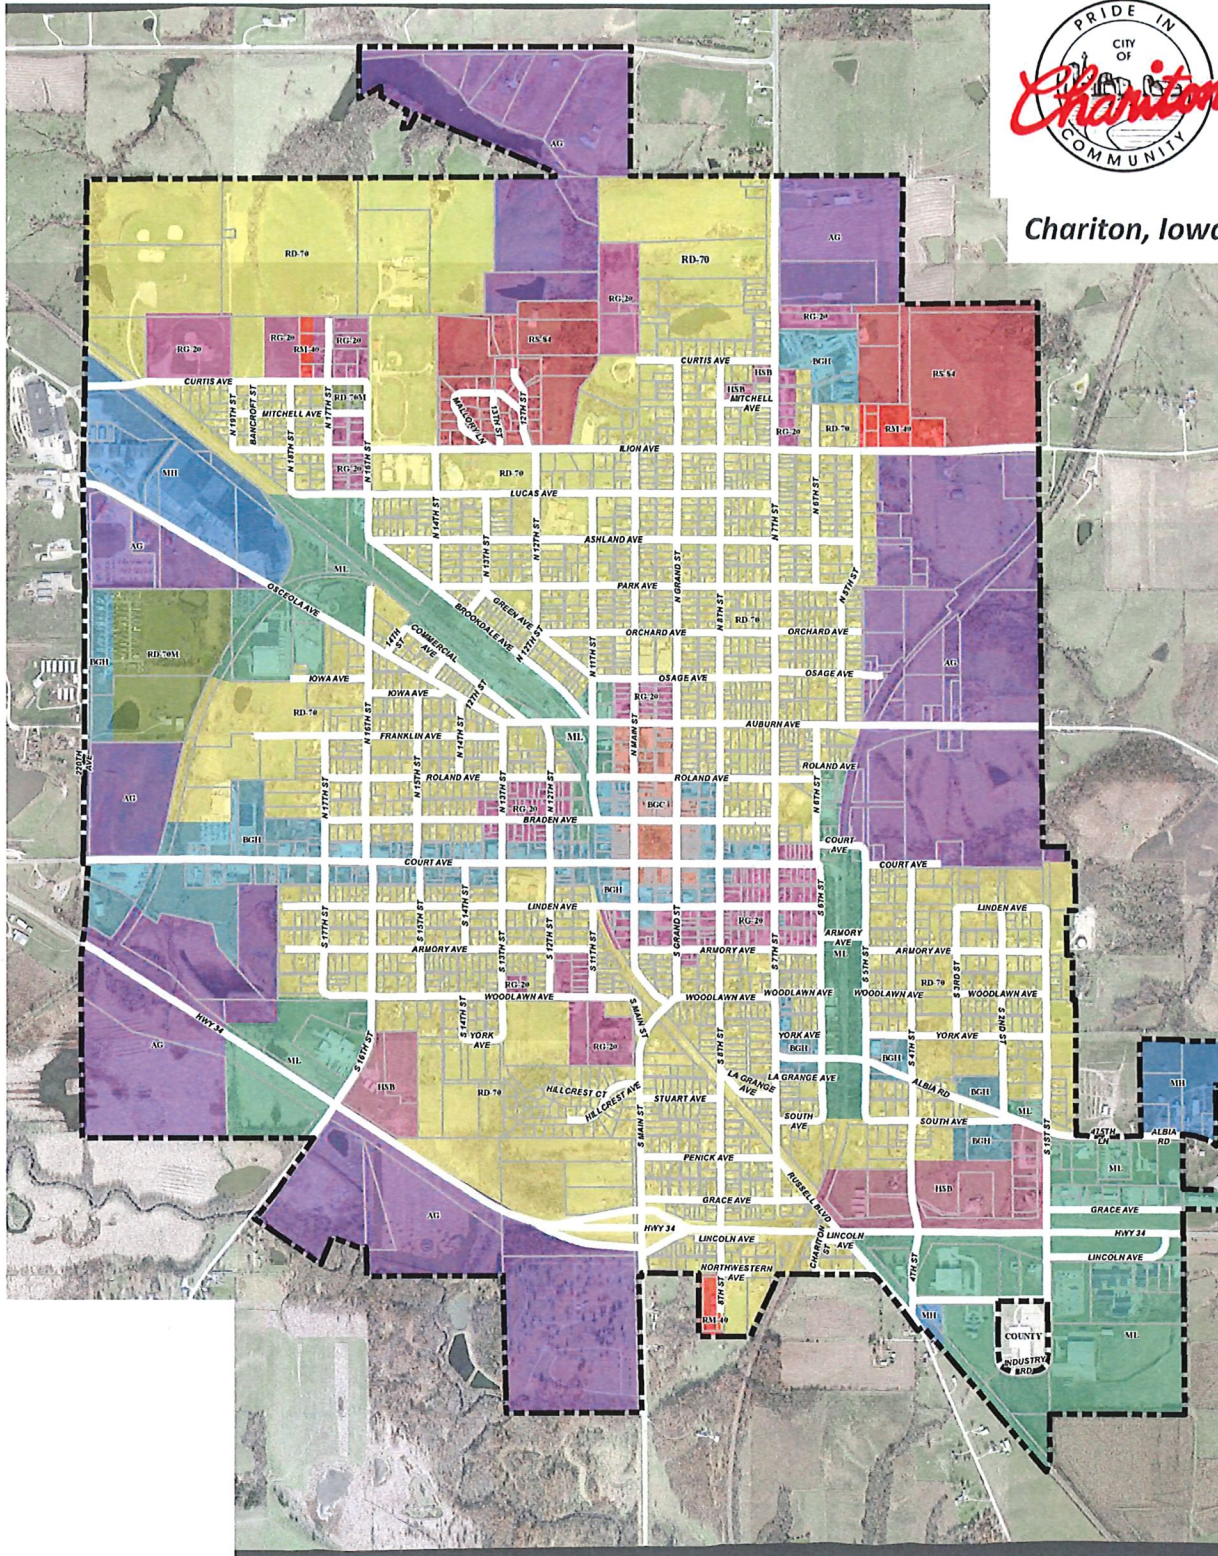

Zoning Map

Chariton, Iowa

NO SCALE
July 2015

Legend

- Corporate Limits
- AG - Agricultural
- BGC - Central General Business
- BGH - Heavy General Business
- HSB - Highway Service Business
- MH - Heavy Manufacturing
- ML - Light Manufacturing
- RD-70 - Single and Duplex Residence
- RD-70M - Single and Duplex Modified Residence
- RG-20 - General Residence
- RM-40 - Multi-Family Residence
- RS-84 - Single Family Residence
- Not Incorporated